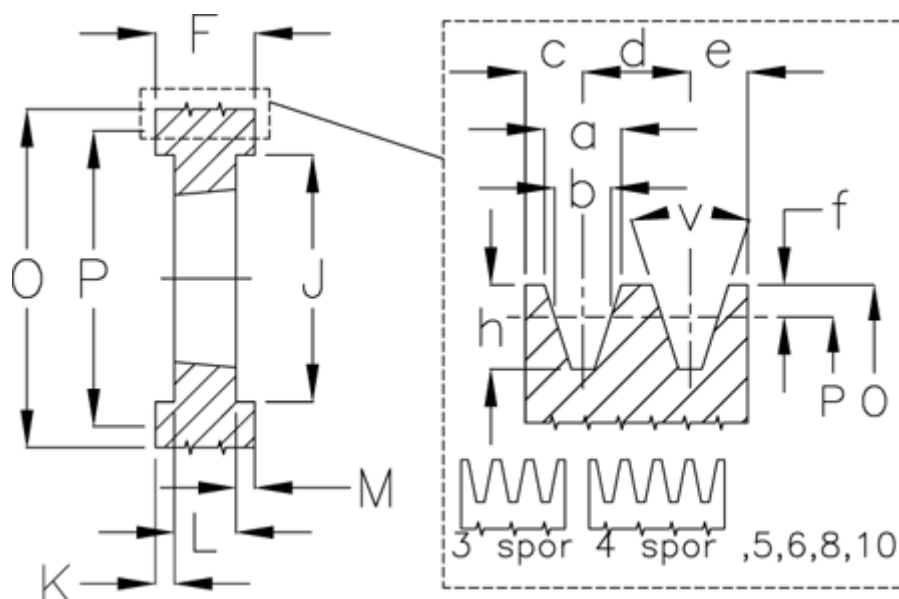

Article number: 604112026504

Description: V-belt pulley SPC 265/4 TL3535

Measures

a	= 22.0	For bush	= 3535	O	= 274.6
b	= 19.0	h	= 23.8	P	= 265
Bush ζ max	= 90	J	= 209	Type	= SPC
c	= 17.0	K	= 11	v	= 34 degrees
d	= 25.5	L	= 89		
e	= 17.0	m	= 11.0		
f	= 4.8	N	= -		
F	= 111	Number of ribs	= 4		